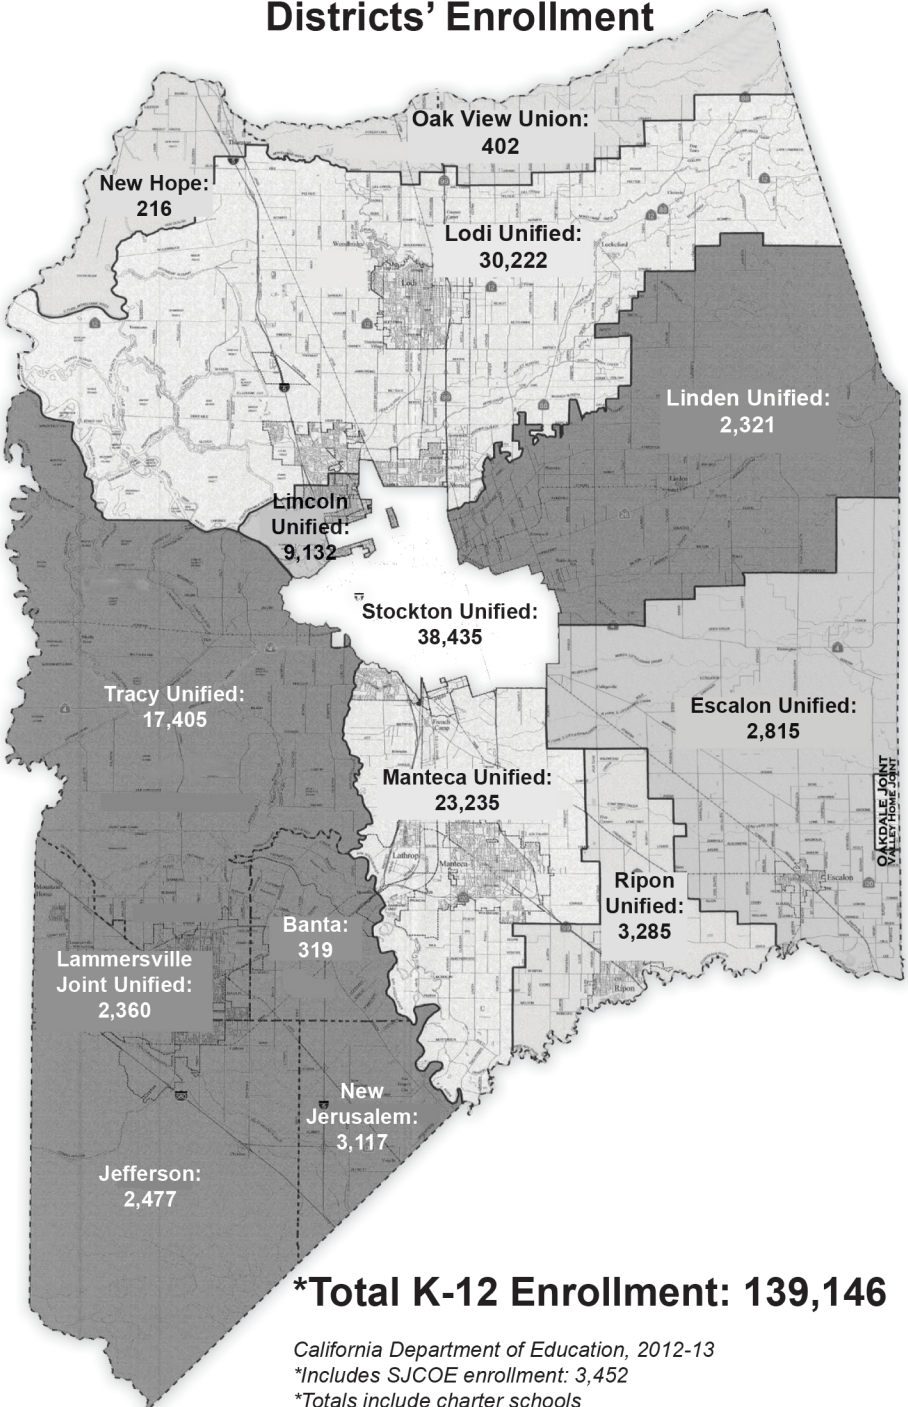

San Joaquin County School Districts' Enrollment

***Total K-12 Enrollment: 139,146**

California Department of Education, 2012-13

**Includes SJCOE enrollment: 3,452*

**Totals include charter schools*